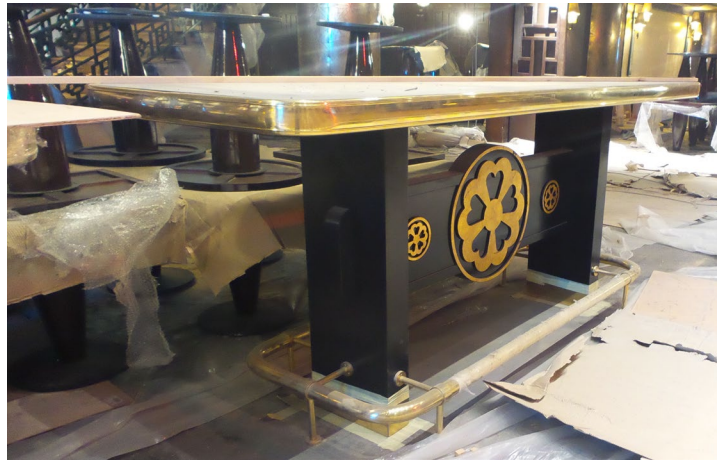

Wood & Brass Counters w/ Gold Leaves - Buddha Bar Marrakesh