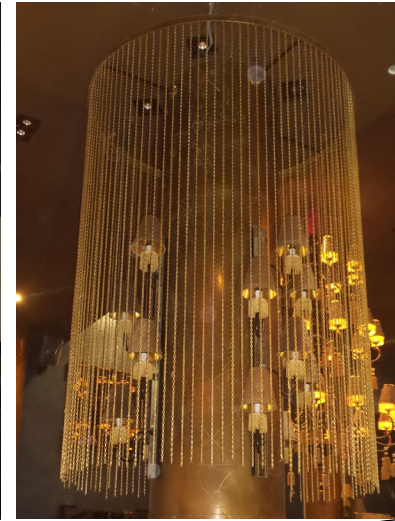

Lit Water Feature – Buddha Bar Marrakesh

Sky Lights – Diar Sharm

Light Units & Metal Mesh Curtain – Buddha Buddha

Light Units, Chandeliers & Engraved Brass Column Claddings – Buddha Bar Marrakesh

Light Units – Lily's (WOC)

Chandeliers – L'avenue (WOC)

Crystal Chandeliers – Embassy of KSA

Light Units – Fairmont Heliopolis

Chandelier – White Beach Resort

Chandelier – Olive & Oil (CFC)

Light Units – Jian Café & Restaurant

Light Units – White Beach Resort